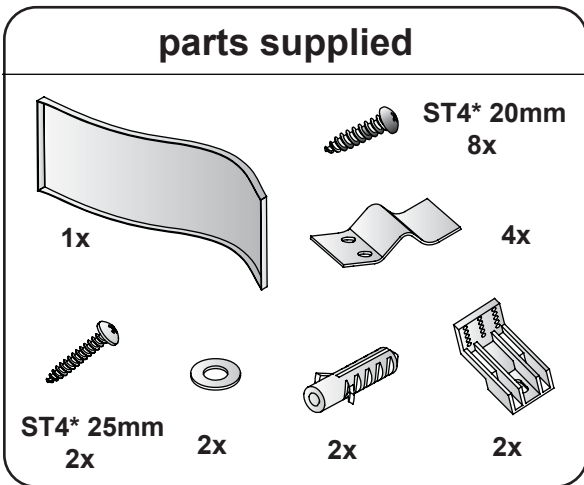

# INSTRUCTION

Shower Bath Front Panel 1700  
 Shower Bath Front Panel 1500  
 Shower Bath End Panel 700

- Prior to installation check that all parts have been supplied.
- Assemble bath on a mat to protect against damage to bath surface.
- Follow each step in turn.
- This product requires a two person lift - use proper lifting techniques.
- This installation guide does not include details of waste connection; final decision about installation of waste connection should be taken by a suitably qualified person.