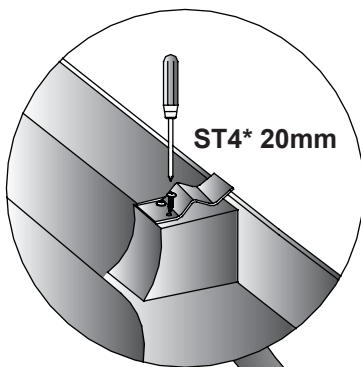

# INSTRUCTION

Shower Bath Front Panel 1700  
 Shower Bath Front Panel 1500  
 Shower Bath End Panel 700

- Prior to installation check that all parts have been supplied.
- Assemble bath on a mat to protect against damage to bath surface.
- Follow each step in turn.
- This product requires a two person lift - use proper lifting techniques.
- This installation guide does not include details of waste connection; final decision about installation of waste connection should be taken by a suitably qualified person.