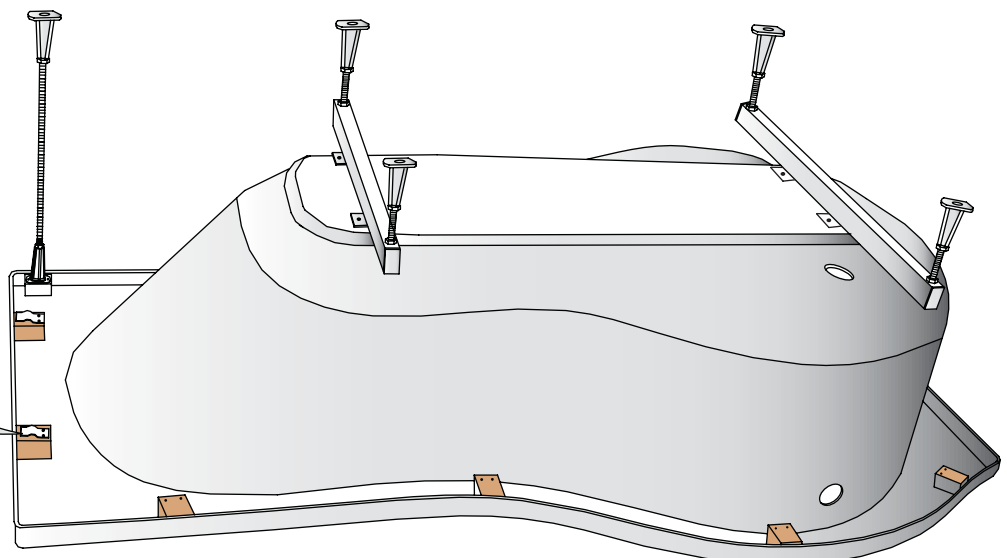

# INSTRUCTION

Shower Bath Front Panel 1700  
 Shower Bath Front Panel 1500  
 Shower Bath End Panel 700

- Prior to installation check that all parts have been supplied.
- Assemble bath on a mat to protect against damage to bath surface.
- Follow each step in turn.
- This product requires a two person lift - use proper lifting techniques.
- This installation guide does not include details of waste connection; final decision about installation of waste connection should be taken by a suitably qualified person.