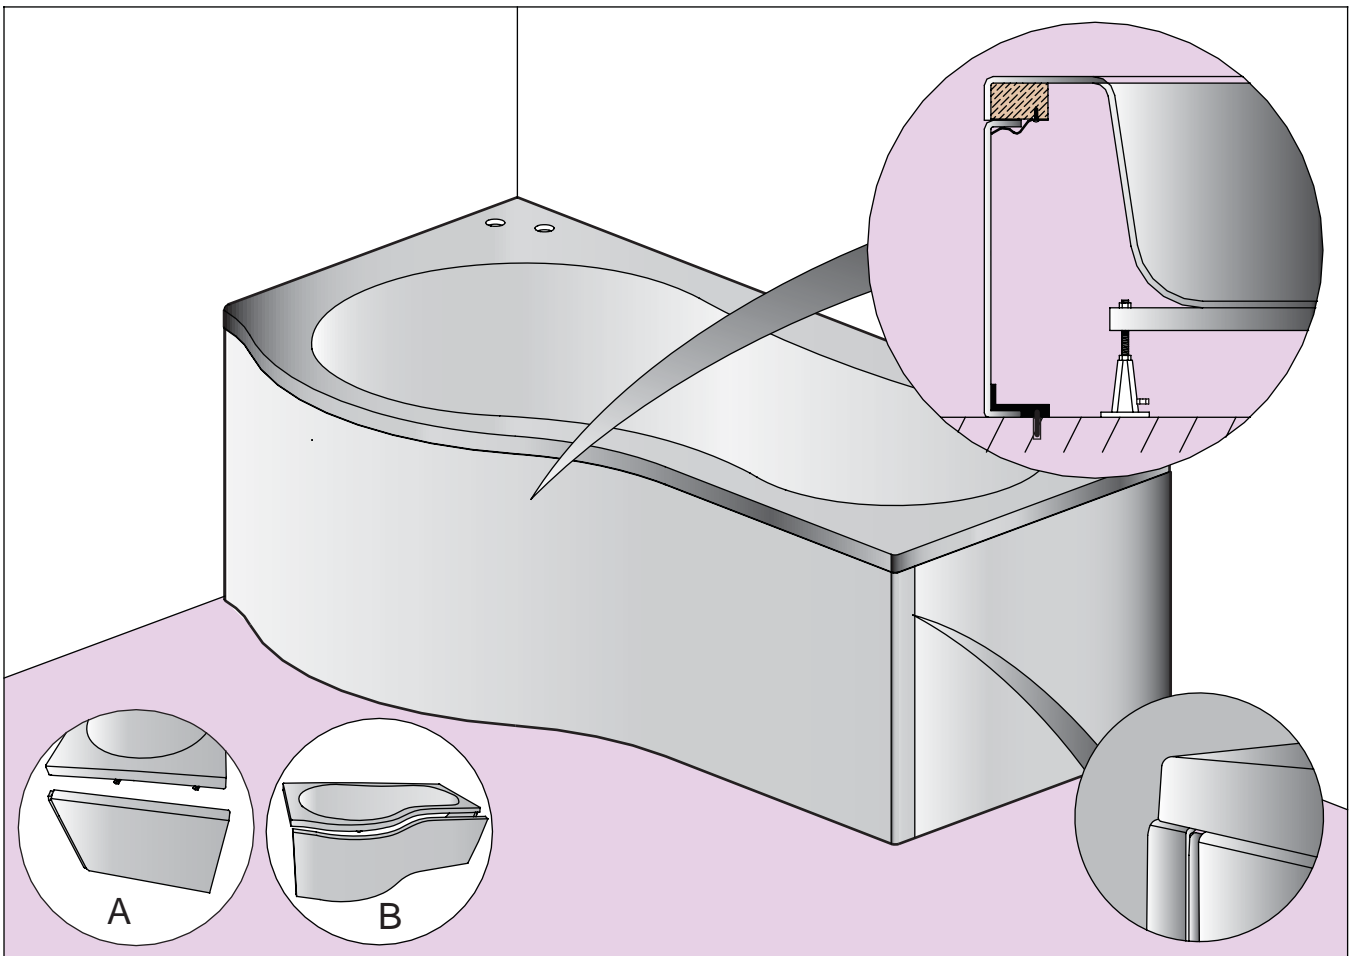

# INSTRUCTION

Shower Bath Front Panel 1700  
 Shower Bath Front Panel 1500  
 Shower Bath End Panel 700

- Prior to installation check that all parts have been supplied.
- Assemble bath on a mat to protect against damage to bath surface.
- Follow each step in turn.
- This product requires a two person lift - use proper lifting techniques.
- This installation guide does not include details of waste connection; final decision about installation of waste connection should be taken by a suitably qualified person.