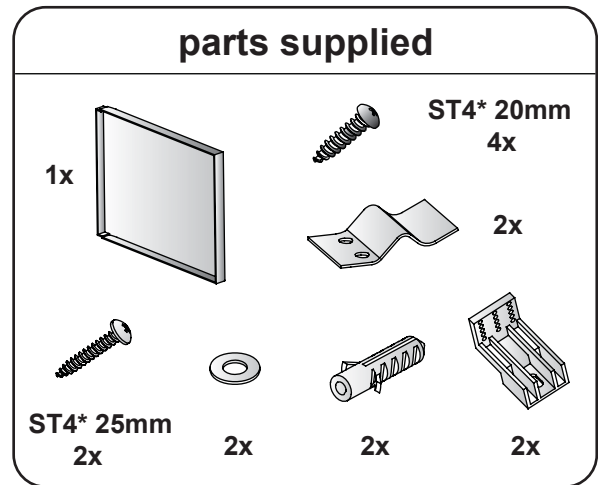

# INSTRUCTION

Shower Bath Front Panel 1700  
 Shower Bath Front Panel 1500  
 Shower Bath End Panel 700

- Prior to installation check that all parts have been supplied.
- Assemble bath on a mat to protect against damage to bath surface.
- Follow each step in turn.
- This product requires a two person lift - use proper lifting techniques.
- This installation guide does not include details of waste connection; final decision about installation of waste connection should be taken by a suitably qualified person.