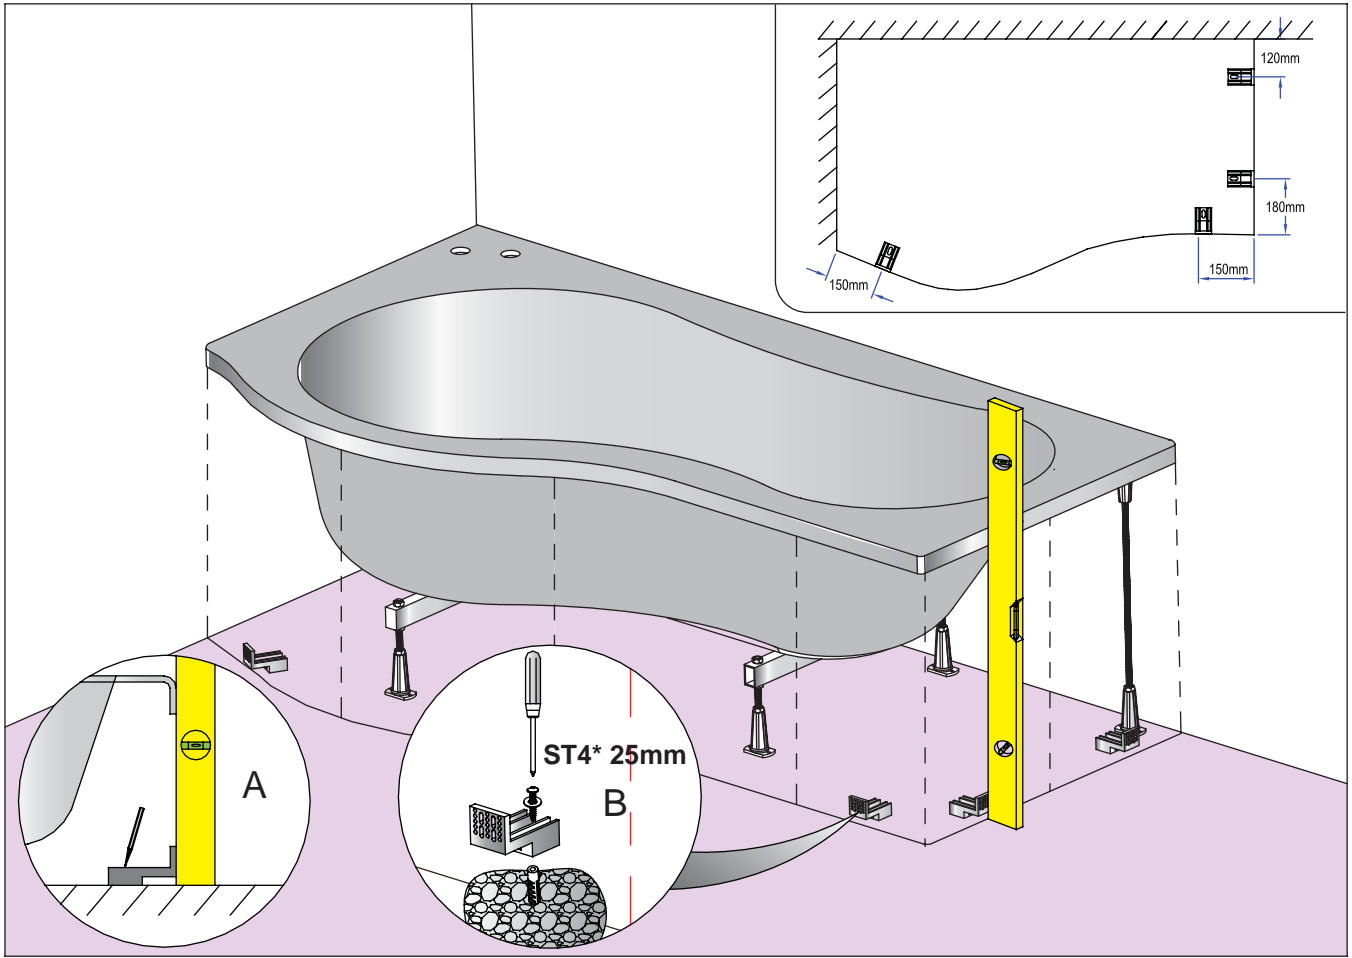

# INSTRUCTION

Shower Bath Front Panel 1700  
 Shower Bath Front Panel 1500  
 Shower Bath End Panel 700

- Prior to installation check that all parts have been supplied.
- Assemble bath on a mat to protect against damage to bath surface.
- Follow each step in turn.
- This product requires a two person lift - use proper lifting techniques.
- This installation guide does not include details of waste connection; final decision about installation of waste connection should be taken by a suitably qualified person.