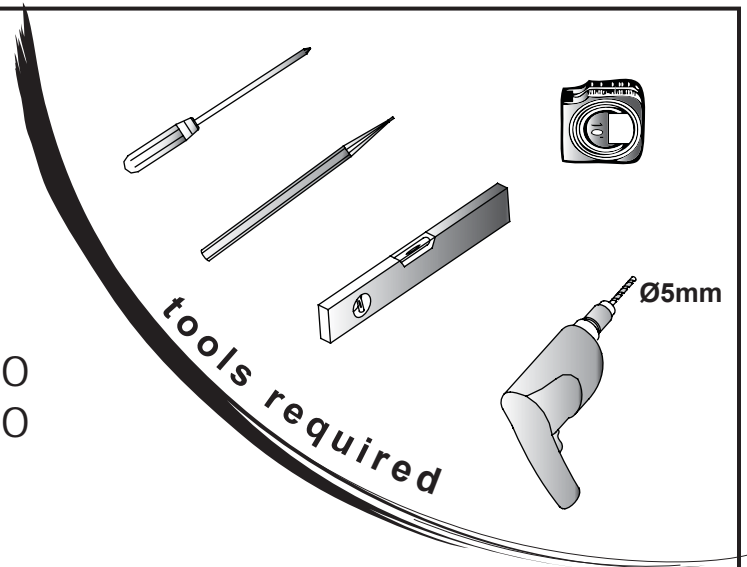

# INSTRUCTION

Shower Bath Front Panel 1700  
 Shower Bath Front Panel 1500  
 Shower Bath End Panel 700

- Prior to installation check that all parts have been supplied.
- Assemble bath on a mat to protect against damage to bath surface.
- Follow each step in turn.
- This product requires a two person lift - use proper lifting techniques.
- This installation guide does not include details of waste connection; final decision about installation of waste connection should be taken by a suitably qualified person.