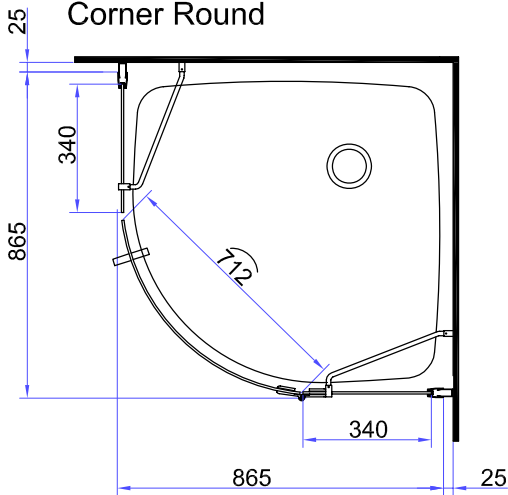

BALMAIN

Angle Corner

SIZE

ADJUSTMENT RANGE

900 x 900

865 - 890

1000 x 1000

965 - 990

Corner Round

SIZE

ADJUSTMENT RANGE

900 x 900

865 - 890

1000 x 1000

965 - 990

Square

SIZE

ADJUSTMENT RANGE

900 x 900

865 - 890

1000 x 1000

965 - 990