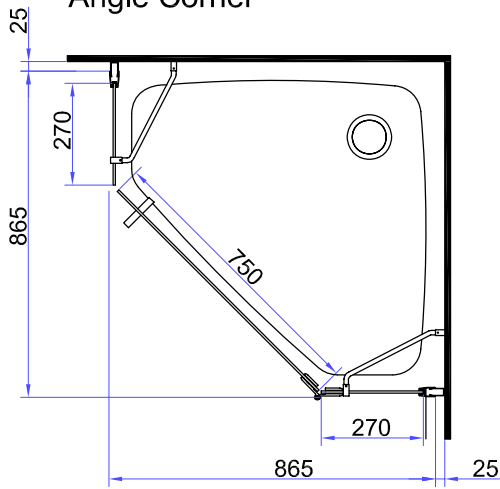

BALMAIN

Angle Corner

SIZE

ADJUSTMENT RANGE

900 x 900

865 - 890

1000 x 1000

965 - 990

Corner Round

SIZE

ADJUSTMENT RANGE

900 x 900

865 - 890

1000 x 1000

965 - 990

Square

SIZE

ADJUSTMENT RANGE

900 x 900

865 - 890

1000 x 1000

965 - 990