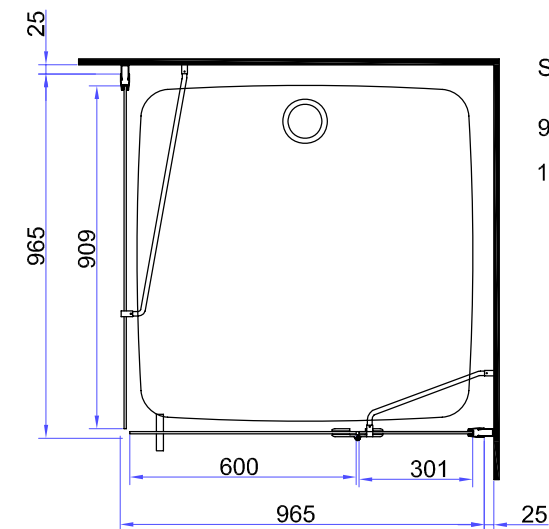

BALMAIN

Angle Corner

SIZE

ADJUSTMENT RANGE

900 x 900

865 - 890

1000 x 1000

965 - 990

Corner Round

SIZE

ADJUSTMENT RANGE

900 x 900

865 - 890

1000 x 1000

965 - 990

Square

SIZE

ADJUSTMENT RANGE

900 x 900

865 - 890

1000 x 1000

965 - 990