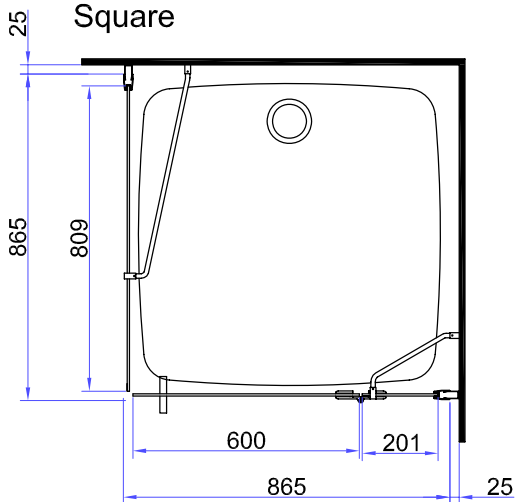

BALMAIN

Angle Corner

SIZE

ADJUSTMENT RANGE

900 x 900

865 - 890

1000 x 1000

965 - 990

Corner Round

SIZE

ADJUSTMENT RANGE

900 x 900

865 - 890

1000 x 1000

965 - 990

Square

SIZE

ADJUSTMENT RANGE

900 x 900

865 - 890

1000 x 1000

965 - 990