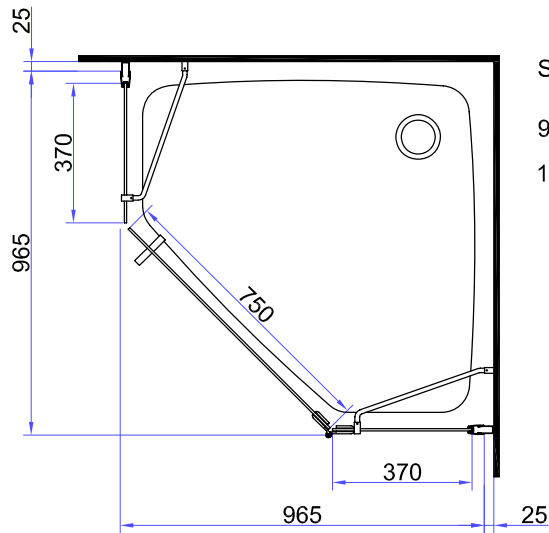

BALMAIN

Angle Corner

SIZE

ADJUSTMENT RANGE

900 x 900

865 - 890

1000 x 1000

965 - 990

Corner Round

SIZE

ADJUSTMENT RANGE

900 x 900

865 - 890

1000 x 1000

965 - 990

Square

SIZE

ADJUSTMENT RANGE

900 x 900

865 - 890

1000 x 1000

965 - 990