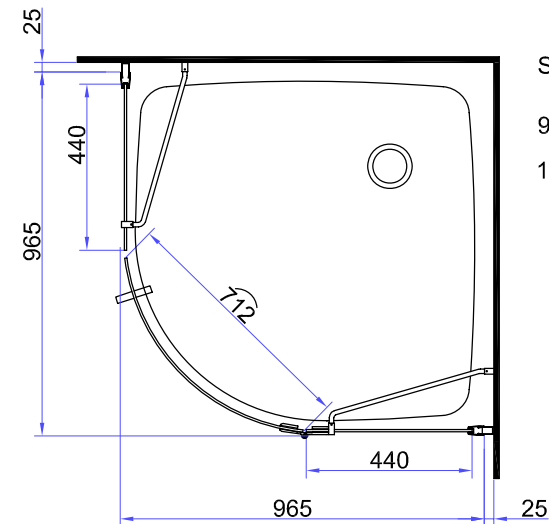

BALMAIN

Angle Corner

SIZE

ADJUSTMENT RANGE

900 x 900

865 - 890

1000 x 1000

965 - 990

Corner Round

SIZE

ADJUSTMENT RANGE

900 x 900

865 - 890

1000 x 1000

965 - 990

Square

SIZE

ADJUSTMENT RANGE

900 x 900

865 - 890

1000 x 1000

965 - 990