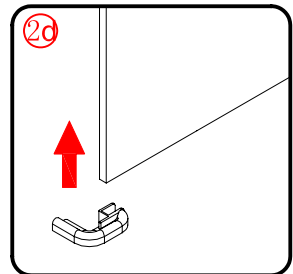

## ■ Installation

Please read these instructions carefully before start of installation.

The wall post has up to 20mm of adjustment for out of true wall situations.

**Ensure that the shower tray is fitted level and that after assembly of enclosure there is a full and continuous bead of sealant between the top of the shower tray and the title joint.**

## Tools required

This product is heavy and will require two people to install.

<p>① x 2</p> <p>L&amp;R</p>	<p>② x 2</p>	<p>③ x 2</p>	<p>④ x 2</p>	<p>⑤ x 1</p>	<p>⑥ x 2</p>	<p>⑦ x 2</p>
<p>⑧ x 2</p>	<p>⑨ x 2</p>	<p>⑩ x 1</p>	<p>⑪ x 1</p>	<p>⑫ x 2</p>	<p>⑬ x 1</p>	<p>⑭ x 1</p>
<p>⑮ x 2</p> <p>L&amp;R</p>	<p>⑯ x 1</p>	<p>⑰ x 1</p>	<p>⑱ x 1</p>	<p>x 8</p> <p>ø8X30</p>	<p>x 8</p> <p>ST5X30</p>	<p>x 6</p> <p>ST4X15</p>

This product is heavy and will require two people to install.

Ø8mm

Ø8X30

ST5X30

This product is heavy and will require two people to install.

This product is heavy and will require two people to install.

This product is heavy and will require two people to install.