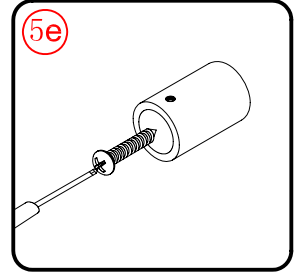

## ■ Installation

Please read these instructions carefully before start of installation.

The wall post has up to 20mm of adjustment for out of true wall situations.

**Ensure that the shower tray is fitted level and that after assembly of enclosure there is a full and continuous bead of sealant between the top of the shower tray and the title joint.**

## Tools required

This product is heavy and will require two people to install.

<p>① x 2</p> <p>L&amp;R</p>	<p>② x 2</p>	<p>③ x 2</p>	<p>④ x 2</p>	<p>⑤ x 1</p>	<p>⑥ x 2</p>	<p>⑦ x 2</p>
<p>⑧ x 2</p>	<p>⑨ x 2</p>	<p>⑩ x 1</p>	<p>⑪ x 1</p>	<p>⑫ x 2</p>	<p>⑬ x 1</p>	<p>⑭ x 1</p>
<p>⑮ x 2</p> <p>L&amp;R</p>	<p>⑯ x 1</p>	<p>⑰ x 1</p>	<p>⑱ x 1</p>	<p>x 8</p> <p>ø8X30</p>	<p>x 8</p> <p>ST5X30</p>	<p>x 6</p> <p>ST4X15</p>

This product is heavy and will require two people to install.

Ø8mm

Ø8X30

ST5X30

This product is heavy and will require two people to install.

This product is heavy and will require two people to install.

This product is heavy and will require two people to install.