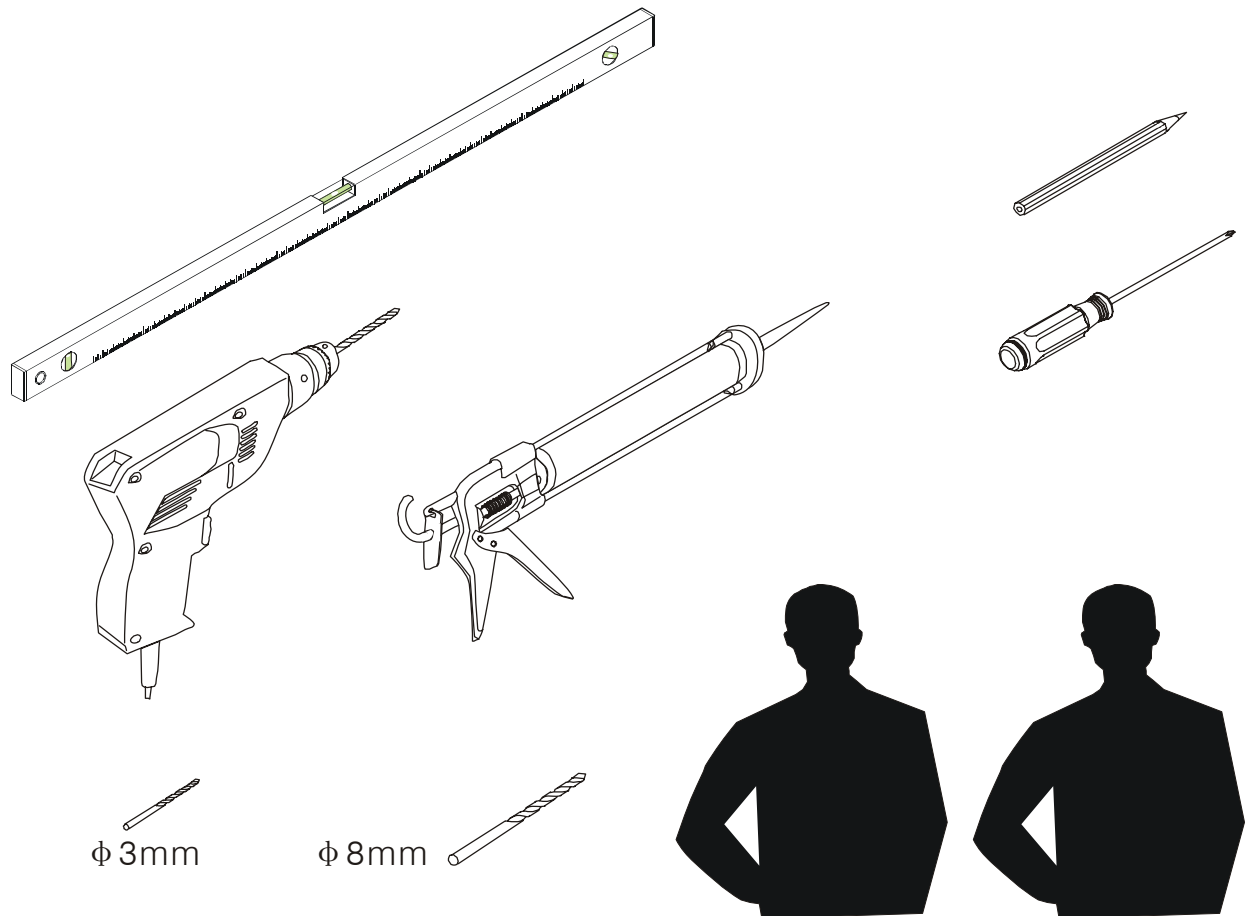

Note: Safety glass can not be re-worked.

■ Installation

Please read these instructions carefully before start of installation.

The wall post has up to 20mm of adjustment for out of true wall situations.

Ensure that the shower tray is fitted level and that after assembly of enclosure there is a full and continuous bead of sealant between the top of the shower tray and the title joint.

Special care should be taken when drilling walls to avoid hidden pipes or electrical cables.

Note: This product is heavy and will require two people to install.

Please remove protective film from aluminium profiles before installation.

■ Shower Tray Installation

The shower tray must be sited against a structural wall.

Water proof walling or tiling should be fitted so that it sits on the top of the tray rim.

■ Aftercare Instructions

After use, your shower should be cleaned with soap and water. This is particularly important in hard water districts where insoluble lime salts may be deposited and allowed to build up. Cleaners of a gritty or abrasive nature should not be used. Care should be taken to avoid contact with strong chemicals such as organic solvents and strippers.

Glass cleaners can be used but with caution, if in doubt contact the supplier of the cleaner in question.

Please keep these instructions for aftercare and customer service details.

Tools required

This product is heavy and will require two people to install.