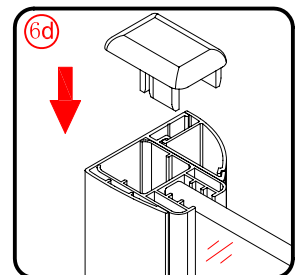

## ■ Installation

Please read these instructions carefully before start of installation.

The wall post has up to 20mm of adjustment for out of true wall situations.

**Ensure that the shower tray is fitted level and that after assembly of enclosure there is a full and continuous bead of sealant between the top of the shower tray and the title joint.**

## Tools required

This product is heavy and will require two people to install.

<p>① x 2</p> <p>L&amp;R</p>	<p>② x 2</p>	<p>③ x 2</p>	<p>④ x 2</p>	<p>⑤ x 1</p>	<p>⑥ x 2</p>	<p>⑦ x 2</p>
<p>⑧ x 2</p>	<p>⑨ x 2</p>	<p>⑩ x 1</p>	<p>⑪ x 1</p>	<p>⑫ x 2</p>	<p>⑬ x 1</p>	<p>⑭ x 1</p>
<p>⑮ x 2</p> <p>L&amp;R</p>	<p>⑯ x 1</p>	<p>⑰ x 1</p>	<p>⑱ x 1</p>	<p>x 8</p> <p>ø8X30</p>	<p>x 8</p> <p>ST5X30</p>	<p>x 6</p> <p>ST4X15</p>

This product is heavy and will require two people to install.

Ø8mm

Ø8X30

ST5X30

This product is heavy and will require two people to install.

This product is heavy and will require two people to install.

This product is heavy and will require two people to install.