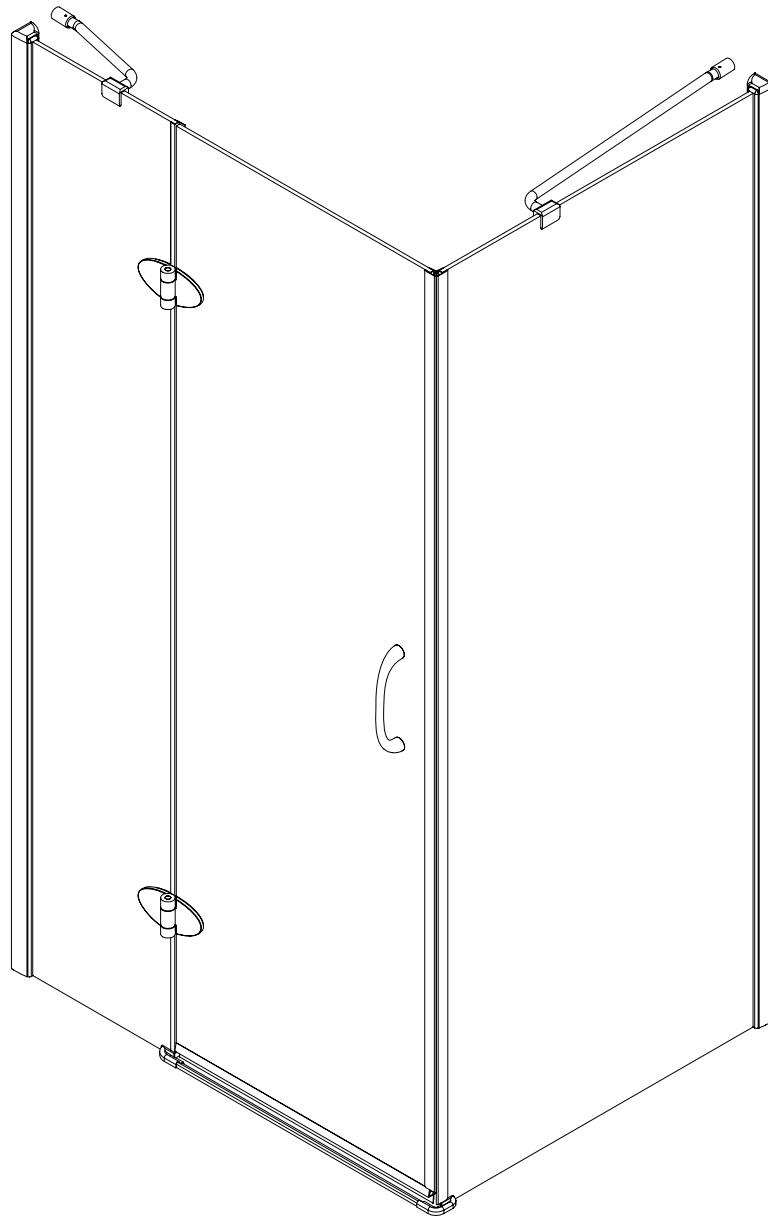

Toorak 900/1000 Square

Hinged door

Installation instructions