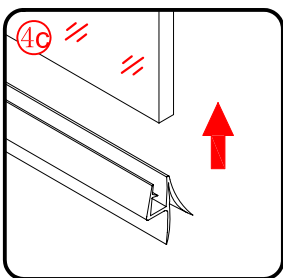

## ■ Installation

Please read these instructions carefully before start of installation.

The wall post has up to 20mm of adjustment for out of true wall situations.

**Ensure that the shower tray is fitted level and that after assembly of enclosure there is a full and continuous bead of sealant between the top of the shower tray and the title joint.**

## ■ Shower Tray Installation

The shower tray must be sited against a structural wall.

Water proof walling or tiling should be fitted so that it sits on the top of the tray rim.

## Tools required

This product is heavy and will require two people to install.

<p>① x 2</p> <p>L&amp;R</p>	<p>② x 2</p>	<p>③ x 2</p>	<p>④ x 2</p>	<p>⑤ x 1</p>	<p>⑥ x 2</p>	<p>⑦ x 2</p>
<p>⑧ x 2</p>	<p>⑨ x 2</p>	<p>⑩ x 1</p>	<p>⑪ x 1</p>	<p>⑫ x 2</p>	<p>⑬ x 1</p>	<p>⑭ x 1</p>
<p>⑮ x 2</p> <p>L&amp;R</p>	<p>⑯ x 1</p>	<p>⑰ x 1</p>	<p>⑱ x 1</p>	<p>x 8</p> <p>ø8X30</p>	<p>x 8</p> <p>ST5X30</p>	<p>x 6</p> <p>ST4X15</p>

This product is heavy and will require two people to install.

Ø8mm

Ø8X30

ST5X30

This product is heavy and will require two people to install.

This product is heavy and will require two people to install.

This product is heavy and will require two people to install.