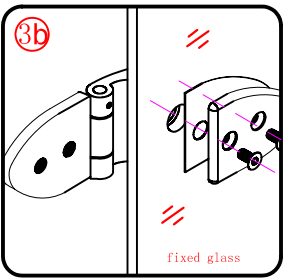

## ■ Installation

Please read these instructions carefully before start of installation.

The wall post has up to 20mm of adjustment for out of true wall situations.

**Ensure that the shower tray is fitted level and that after assembly of enclosure there is a full and continuous bead of sealant between the top of the shower tray and the title joint.**

## Tools required

This product is heavy and will require two people to install.

<p>① x 2</p> <p>L&amp;R</p>	<p>② x 2</p>	<p>③ x 2</p>	<p>④ x 2</p>	<p>⑤ x 1</p>	<p>⑥ x 2</p>	<p>⑦ x 2</p>
<p>⑧ x 2</p>	<p>⑨ x 2</p>	<p>⑩ x 1</p>	<p>⑪ x 1</p>	<p>⑫ x 2</p>	<p>⑬ x 1</p>	<p>⑭ x 1</p>
<p>⑮ x 2</p> <p>L&amp;R</p>	<p>⑯ x 1</p>	<p>⑰ x 1</p>	<p>⑱ x 1</p>	<p>x 8</p> <p>ø8X30</p>	<p>x 8</p> <p>ST5X30</p>	<p>x 6</p> <p>ST4X15</p>

This product is heavy and will require two people to install.

Ø8mm

Ø8X30

ST5X30

This product is heavy and will require two people to install.

This product is heavy and will require two people to install.

This product is heavy and will require two people to install.