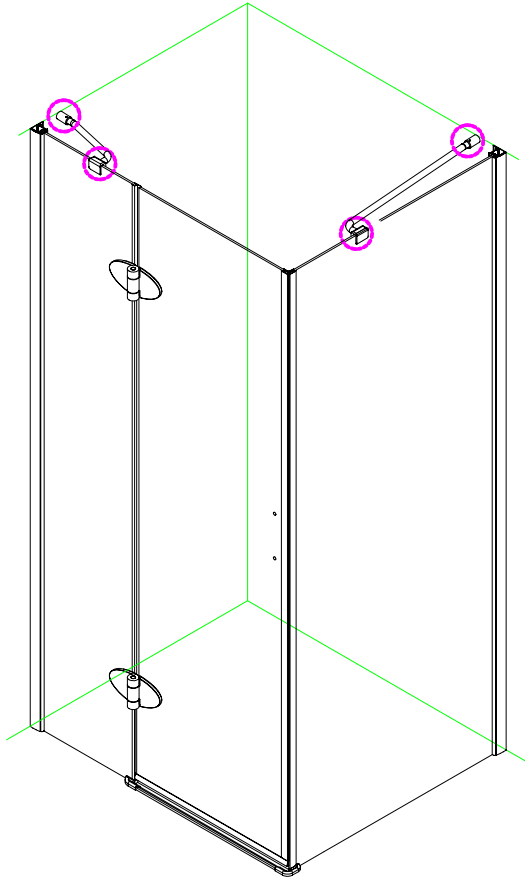

## ■ Installation

Please read these instructions carefully before start of installation.

The wall post has up to 20mm of adjustment for out of true wall situations.

**Ensure that the shower tray is fitted level and that after assembly of enclosure there is a full and continuous bead of sealant between the top of the shower tray and the title joint.**

## ■ Shower Tray Installation

The shower tray must be sited against a structural wall.

Water proof walling or tiling should be fitted so that it sits on the top of the tray rim.

## Tools required

This product is heavy and will require two people to install.

<p>① x 2</p> <p>L&amp;R</p>	<p>② x 2</p>	<p>③ x 2</p>	<p>④ x 2</p>	<p>⑤ x 1</p>	<p>⑥ x 2</p>	<p>⑦ x 2</p>
<p>⑧ x 2</p>	<p>⑨ x 2</p>	<p>⑩ x 1</p>	<p>⑪ x 1</p>	<p>⑫ x 2</p>	<p>⑬ x 1</p>	<p>⑭ x 1</p>
<p>⑮ x 2</p> <p>L&amp;R</p>	<p>⑯ x 1</p>	<p>⑰ x 1</p>	<p>⑱ x 1</p>	<p>x 8</p> <p>ø8X30</p>	<p>x 8</p> <p>ST5X30</p>	<p>x 6</p> <p>ST4X15</p>

This product is heavy and will require two people to install.

Ø8mm

Ø8X30

ST5X30

This product is heavy and will require two people to install.

This product is heavy and will require two people to install.

This product is heavy and will require two people to install.