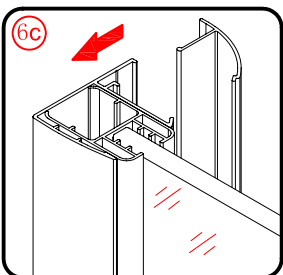

## ■ Installation

Please read these instructions carefully before start of installation.

The wall post has up to 20mm of adjustment for out of true wall situations.

**Ensure that the shower tray is fitted level and that after assembly of enclosure there is a full and continuous bead of sealant between the top of the shower tray and the title joint.**

## ■ Shower Tray Installation

The shower tray must be sited against a structural wall.

Water proof walling or tiling should be fitted so that it sits on the top of the tray rim.

## Tools required

This product is heavy and will require two people to install.

<p>① x 2</p> <p>L&amp;R</p>	<p>② x 2</p>	<p>③ x 2</p>	<p>④ x 2</p>	<p>⑤ x 1</p>	<p>⑥ x 2</p>	<p>⑦ x 2</p>
<p>⑧ x 2</p>	<p>⑨ x 2</p>	<p>⑩ x 1</p>	<p>⑪ x 1</p>	<p>⑫ x 2</p>	<p>⑬ x 1</p>	<p>⑭ x 1</p>
<p>⑮ x 2</p> <p>L&amp;R</p>	<p>⑯ x 1</p>	<p>⑰ x 1</p>	<p>⑱ x 1</p>	<p>x 8</p> <p>ø8X30</p>	<p>x 8</p> <p>ST5X30</p>	<p>x 6</p> <p>ST4X15</p>

This product is heavy and will require two people to install.

Ø8mm

Ø8X30

ST5X30

This product is heavy and will require two people to install.

This product is heavy and will require two people to install.

This product is heavy and will require two people to install.