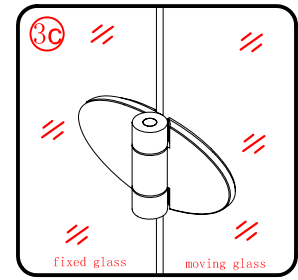

## ■ Installation

Please read these instructions carefully before start of installation.

The wall post has up to 20mm of adjustment for out of true wall situations.

**Ensure that the shower tray is fitted level and that after assembly of enclosure there is a full and continuous bead of sealant between the top of the shower tray and the title joint.**

## Tools required

This product is heavy and will require two people to install.

<p>① x 2</p> <p>L&amp;R</p>	<p>② x 2</p>	<p>③ x 2</p>	<p>④ x 2</p>	<p>⑤ x 1</p>	<p>⑥ x 2</p>	<p>⑦ x 2</p>
<p>⑧ x 2</p>	<p>⑨ x 2</p>	<p>⑩ x 1</p>	<p>⑪ x 1</p>	<p>⑫ x 2</p>	<p>⑬ x 1</p>	<p>⑭ x 1</p>
<p>⑮ x 2</p> <p>L&amp;R</p>	<p>⑯ x 1</p>	<p>⑰ x 1</p>	<p>⑱ x 1</p>	<p>x 8</p> <p>ø8X30</p>	<p>x 8</p> <p>ST5X30</p>	<p>x 6</p> <p>ST4X15</p>

This product is heavy and will require two people to install.

Ø8mm

Ø8X30

ST5X30

This product is heavy and will require two people to install.

This product is heavy and will require two people to install.

This product is heavy and will require two people to install.

**24 hour**

This product is heavy and will require two people to install.