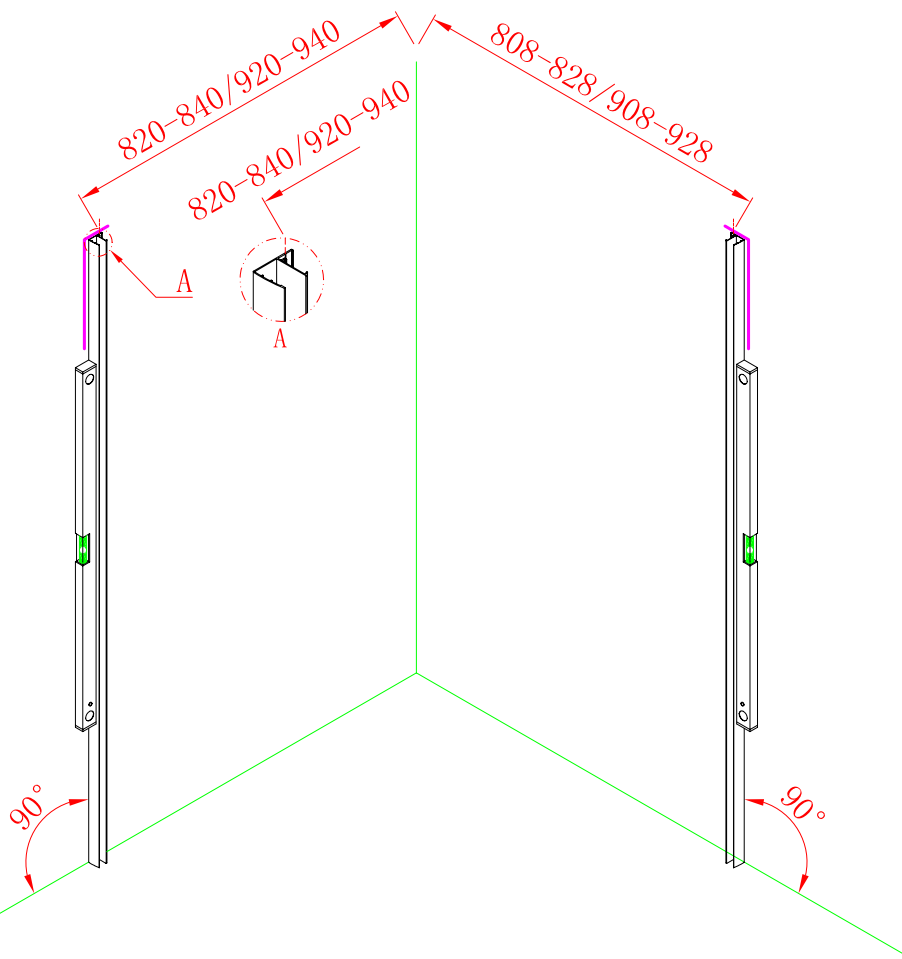

## ■ Installation

Please read these instructions carefully before start of installation.

The wall post has up to 20mm of adjustment for out of true wall situations.

**Ensure that the shower tray is fitted level and that after assembly of enclosure there is a full and continuous bead of sealant between the top of the shower tray and the title joint.**

## ■ Shower Tray Installation

The shower tray must be sited against a structural wall.

Water proof walling or tiling should be fitted so that it sits on the top of the tray rim.

## Tools required

This product is heavy and will require two people to install.

<p>① x 2</p> <p>L&amp;R</p>	<p>② x 2</p>	<p>③ x 2</p>	<p>④ x 2</p>	<p>⑤ x 1</p>	<p>⑥ x 2</p>	<p>⑦ x 2</p>
<p>⑧ x 2</p>	<p>⑨ x 2</p>	<p>⑩ x 1</p>	<p>⑪ x 1</p>	<p>⑫ x 2</p>	<p>⑬ x 1</p>	<p>⑭ x 1</p>
<p>⑮ x 2</p> <p>L&amp;R</p>	<p>⑯ x 1</p>	<p>⑰ x 1</p>	<p>⑱ x 1</p>	<p>x 8</p> <p>ø8X30</p>	<p>x 8</p> <p>ST5X30</p>	<p>x 6</p> <p>ST4X15</p>

This product is heavy and will require two people to install.

Ø8mm

Ø8X30

ST5X30

This product is heavy and will require two people to install.

This product is heavy and will require two people to install.

This product is heavy and will require two people to install.