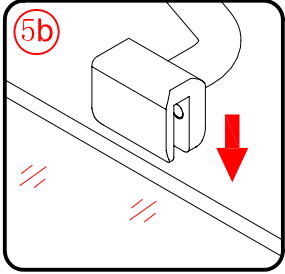

## ■ Installation

Please read these instructions carefully before start of installation.

The wall post has up to 20mm of adjustment for out of true wall situations.

**Ensure that the shower tray is fitted level and that after assembly of enclosure there is a full and continuous bead of sealant between the top of the shower tray and the title joint.**

## Tools required

This product is heavy and will require two people to install.

<p>① x 2</p> <p>L&amp;R</p>	<p>② x 2</p>	<p>③ x 2</p>	<p>④ x 2</p>	<p>⑤ x 1</p>	<p>⑥ x 2</p>	<p>⑦ x 2</p>
<p>⑧ x 2</p>	<p>⑨ x 2</p>	<p>⑩ x 1</p>	<p>⑪ x 1</p>	<p>⑫ x 2</p>	<p>⑬ x 1</p>	<p>⑭ x 1</p>
<p>⑮ x 2</p> <p>L&amp;R</p>	<p>⑯ x 1</p>	<p>⑰ x 1</p>	<p>⑱ x 1</p>	<p>x 8</p> <p>ø8X30</p>	<p>x 8</p> <p>ST5X30</p>	<p>x 6</p> <p>ST4X15</p>

This product is heavy and will require two people to install.

Ø8mm

Ø8X30

ST5X30

This product is heavy and will require two people to install.

This product is heavy and will require two people to install.

This product is heavy and will require two people to install.