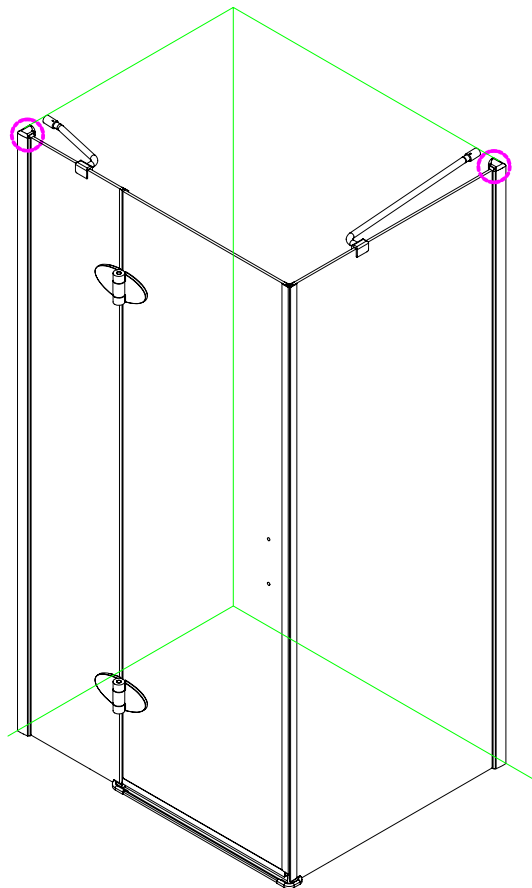

## Hinged door

## ■ Installation

Please read these instructions carefully before start of installation.

The wall post has up to 20mm of adjustment for out of true wall situations.

**Ensure that the shower tray is fitted level and that after assembly of enclosure there is a full and continuous bead of sealant between the top of the shower tray and the title joint.**

## ■ Shower Tray Installation

The shower tray must be sited against a structural wall.

Water proof walling or tiling should be fitted so that it sits on the top of the tray rim.

This product is heavy and will require two people to install.

Ø8mm

Ø8X30

ST5X30

This product is heavy and will require two people to install.

This product is heavy and will require two people to install.

This product is heavy and will require two people to install.