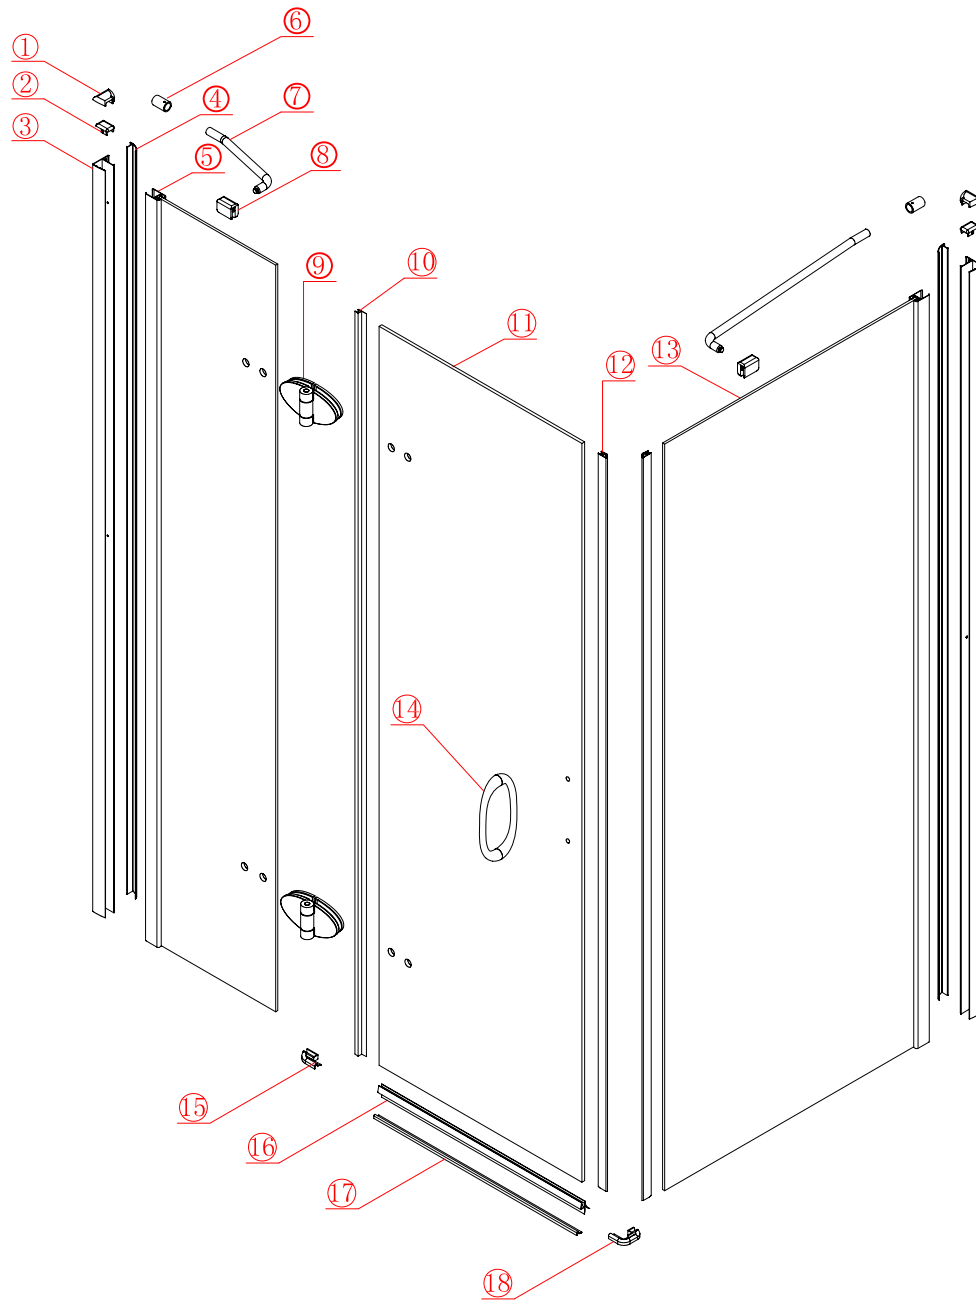

## ■ Installation

Please read these instructions carefully before start of installation.

The wall post has up to 20mm of adjustment for out of true wall situations.

**Ensure that the shower tray is fitted level and that after assembly of enclosure there is a full and continuous bead of sealant between the top of the shower tray and the title joint.**

## ■ Shower Tray Installation

The shower tray must be sited against a structural wall.

Water proof walling or tiling should be fitted so that it sits on the top of the tray rim.

## Tools required

This product is heavy and will require two people to install.

<p>① x 2</p> <p>L&amp;R</p>	<p>② x 2</p>	<p>③ x 2</p>	<p>④ x 2</p>	<p>⑤ x 1</p>	<p>⑥ x 2</p>	<p>⑦ x 2</p>
<p>⑧ x 2</p>	<p>⑨ x 2</p>	<p>⑩ x 1</p>	<p>⑪ x 1</p>	<p>⑫ x 2</p>	<p>⑬ x 1</p>	<p>⑭ x 1</p>
<p>⑮ x 2</p> <p>L&amp;R</p>	<p>⑯ x 1</p>	<p>⑰ x 1</p>	<p>⑱ x 1</p>	<p>x 8</p> <p>ø8X30</p>	<p>x 8</p> <p>ST5X30</p>	<p>x 6</p> <p>ST4X15</p>