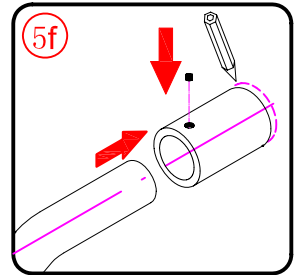

## ■ Installation

Please read these instructions carefully before start of installation.

The wall post has up to 20mm of adjustment for out of true wall situations.

**Ensure that the shower tray is fitted level and that after assembly of enclosure there is a full and continuous bead of sealant between the top of the shower tray and the title joint.**

## Tools required

This product is heavy and will require two people to install.

<p>① x 2</p> <p>L&amp;R</p>	<p>② x 2</p>	<p>③ x 2</p>	<p>④ x 2</p>	<p>⑤ x 1</p>	<p>⑥ x 2</p>	<p>⑦ x 2</p>
<p>⑧ x 2</p>	<p>⑨ x 2</p>	<p>⑩ x 1</p>	<p>⑪ x 1</p>	<p>⑫ x 2</p>	<p>⑬ x 1</p>	<p>⑭ x 1</p>
<p>⑮ x 2</p> <p>L&amp;R</p>	<p>⑯ x 1</p>	<p>⑰ x 1</p>	<p>⑱ x 1</p>	<p>x 8</p> <p>ø8X30</p>	<p>x 8</p> <p>ST5X30</p>	<p>x 6</p> <p>ST4X15</p>

This product is heavy and will require two people to install.

Ø8mm

Ø8X30

ST5X30

This product is heavy and will require two people to install.

This product is heavy and will require two people to install.

This product is heavy and will require two people to install.