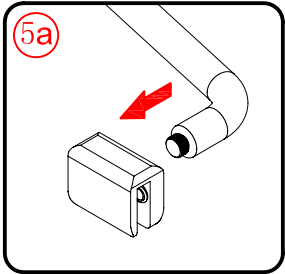

## ■ Installation

Please read these instructions carefully before start of installation.

The wall post has up to 20mm of adjustment for out of true wall situations.

**Ensure that the shower tray is fitted level and that after assembly of enclosure there is a full and continuous bead of sealant between the top of the shower tray and the title joint.**

## Tools required

This product is heavy and will require two people to install.

<p>① x 2</p> <p>L&amp;R</p>	<p>② x 2</p>	<p>③ x 2</p>	<p>④ x 2</p>	<p>⑤ x 1</p>	<p>⑥ x 2</p>	<p>⑦ x 2</p>
<p>⑧ x 2</p>	<p>⑨ x 2</p>	<p>⑩ x 1</p>	<p>⑪ x 1</p>	<p>⑫ x 2</p>	<p>⑬ x 1</p>	<p>⑭ x 1</p>
<p>⑮ x 2</p> <p>L&amp;R</p>	<p>⑯ x 1</p>	<p>⑰ x 1</p>	<p>⑱ x 1</p>	<p>x 8</p> <p>ø8X30</p>	<p>x 8</p> <p>ST5X30</p>	<p>x 6</p> <p>ST4X15</p>

This product is heavy and will require two people to install.

Ø8mm

Ø8X30

ST5X30

This product is heavy and will require two people to install.

This product is heavy and will require two people to install.

This product is heavy and will require two people to install.