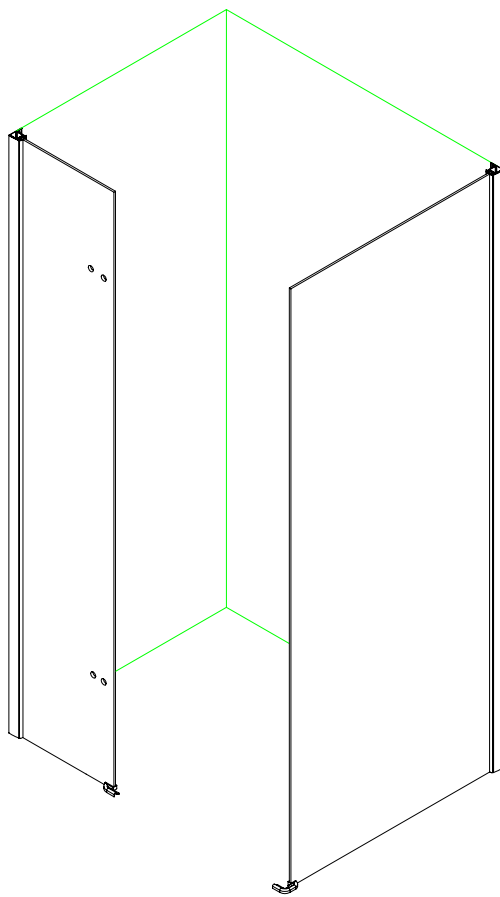

## Hinged door

## ■ Installation

Please read these instructions carefully before start of installation.

The wall post has up to 20mm of adjustment for out of true wall situations.

**Ensure that the shower tray is fitted level and that after assembly of enclosure there is a full and continuous bead of sealant between the top of the shower tray and the title joint.**

## ■ Shower Tray Installation

The shower tray must be sited against a structural wall.

Water proof walling or tiling should be fitted so that it sits on the top of the tray rim.

This product is heavy and will require two people to install.

Ø8mm

Ø8X30

ST5X30

This product is heavy and will require two people to install.

This product is heavy and will require two people to install.

This product is heavy and will require two people to install.