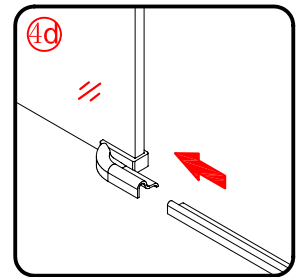

## ■ Installation

Please read these instructions carefully before start of installation.

The wall post has up to 20mm of adjustment for out of true wall situations.

**Ensure that the shower tray is fitted level and that after assembly of enclosure there is a full and continuous bead of sealant between the top of the shower tray and the title joint.**

## ■ Shower Tray Installation

The shower tray must be sited against a structural wall.

Water proof walling or tiling should be fitted so that it sits on the top of the tray rim.

## Tools required

This product is heavy and will require two people to install.

<p>① x 2</p> <p>L&amp;R</p>	<p>② x 2</p>	<p>③ x 2</p>	<p>④ x 2</p>	<p>⑤ x 1</p>	<p>⑥ x 2</p>	<p>⑦ x 2</p>
<p>⑧ x 2</p>	<p>⑨ x 2</p>	<p>⑩ x 1</p>	<p>⑪ x 1</p>	<p>⑫ x 2</p>	<p>⑬ x 1</p>	<p>⑭ x 1</p>
<p>⑮ x 2</p> <p>L&amp;R</p>	<p>⑯ x 1</p>	<p>⑰ x 1</p>	<p>⑱ x 1</p>	<p>x 8</p> <p>ø8X30</p>	<p>x 8</p> <p>ST5X30</p>	<p>x 6</p> <p>ST4X15</p>

This product is heavy and will require two people to install.

Ø8mm

Ø8X30

ST5X30

This product is heavy and will require two people to install.

This product is heavy and will require two people to install.

This product is heavy and will require two people to install.