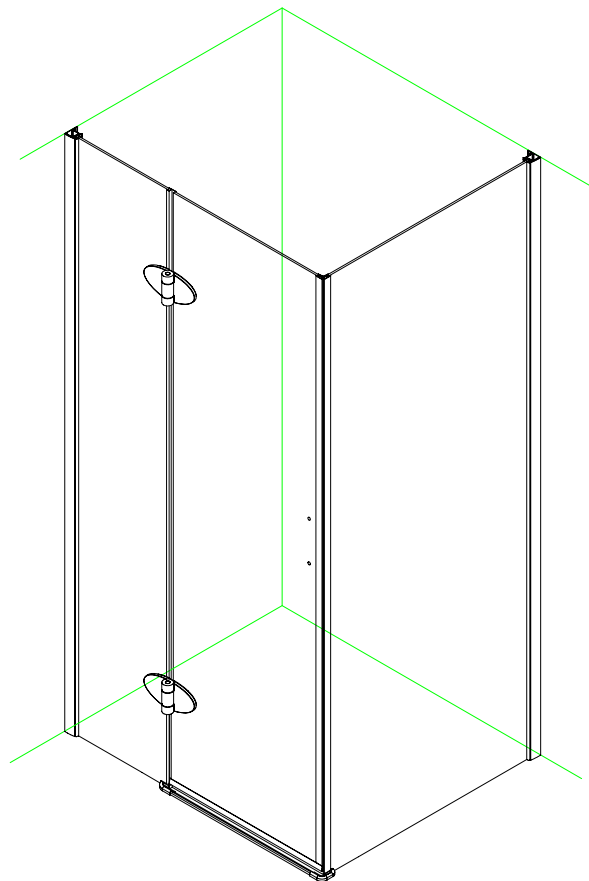

## Hinged door

## ■ Installation

Please read these instructions carefully before start of installation.

The wall post has up to 20mm of adjustment for out of true wall situations.

**Ensure that the shower tray is fitted level and that after assembly of enclosure there is a full and continuous bead of sealant between the top of the shower tray and the title joint.**

## ■ Shower Tray Installation

The shower tray must be sited against a structural wall.

Water proof walling or tiling should be fitted so that it sits on the top of the tray rim.

This product is heavy and will require two people to install.

Ø8mm

Ø8X30

ST5X30

This product is heavy and will require two people to install.

This product is heavy and will require two people to install.

This product is heavy and will require two people to install.