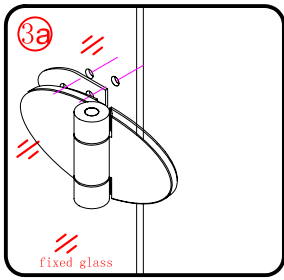

## ■ Installation

Please read these instructions carefully before start of installation.

The wall post has up to 20mm of adjustment for out of true wall situations.

**Ensure that the shower tray is fitted level and that after assembly of enclosure there is a full and continuous bead of sealant between the top of the shower tray and the title joint.**

## ■ Shower Tray Installation

The shower tray must be sited against a structural wall.

Water proof walling or tiling should be fitted so that it sits on the top of the tray rim.

## Tools required

This product is heavy and will require two people to install.

<p>① x 2</p> <p>L&amp;R</p>	<p>② x 2</p>	<p>③ x 2</p>	<p>④ x 2</p>	<p>⑤ x 1</p>	<p>⑥ x 2</p>	<p>⑦ x 2</p>
<p>⑧ x 2</p>	<p>⑨ x 2</p>	<p>⑩ x 1</p>	<p>⑪ x 1</p>	<p>⑫ x 2</p>	<p>⑬ x 1</p>	<p>⑭ x 1</p>
<p>⑮ x 2</p> <p>L&amp;R</p>	<p>⑯ x 1</p>	<p>⑰ x 1</p>	<p>⑱ x 1</p>	<p>x 8</p> <p>ø8X30</p>	<p>x 8</p> <p>ST5X30</p>	<p>x 6</p> <p>ST4X15</p>

This product is heavy and will require two people to install.

Ø8mm

Ø8X30

ST5X30

This product is heavy and will require two people to install.

This product is heavy and will require two people to install.

This product is heavy and will require two people to install.