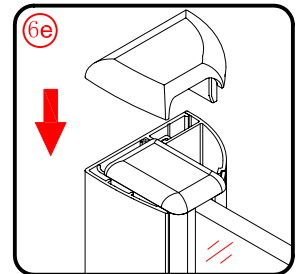

## ■ Installation

Please read these instructions carefully before start of installation.

The wall post has up to 20mm of adjustment for out of true wall situations.

**Ensure that the shower tray is fitted level and that after assembly of enclosure there is a full and continuous bead of sealant between the top of the shower tray and the title joint.**

## ■ Shower Tray Installation

The shower tray must be sited against a structural wall.

Water proof walling or tiling should be fitted so that it sits on the top of the tray rim.

## Tools required

This product is heavy and will require two people to install.

<p>① x 2</p> <p>L&amp;R</p>	<p>② x 2</p>	<p>③ x 2</p>	<p>④ x 2</p>	<p>⑤ x 1</p>	<p>⑥ x 2</p>	<p>⑦ x 2</p>
<p>⑧ x 2</p>	<p>⑨ x 2</p>	<p>⑩ x 1</p>	<p>⑪ x 1</p>	<p>⑫ x 2</p>	<p>⑬ x 1</p>	<p>⑭ x 1</p>
<p>⑮ x 2</p> <p>L&amp;R</p>	<p>⑯ x 1</p>	<p>⑰ x 1</p>	<p>⑱ x 1</p>	<p>x 8</p> <p>ø8X30</p>	<p>x 8</p> <p>ST5X30</p>	<p>x 6</p> <p>ST4X15</p>

This product is heavy and will require two people to install.

Ø8mm

Ø8X30

ST5X30

This product is heavy and will require two people to install.

This product is heavy and will require two people to install.

This product is heavy and will require two people to install.