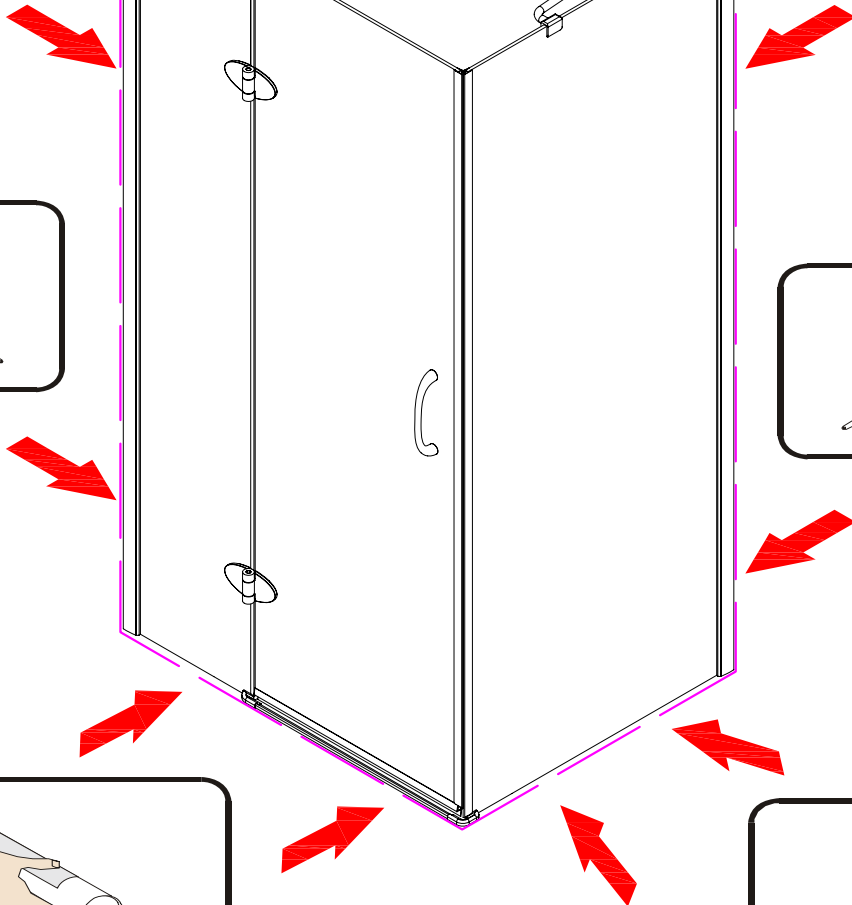

24 hour

This product is heavy and will require two people to install.