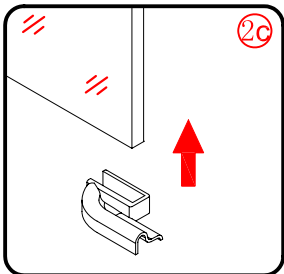

## ■ Installation

Please read these instructions carefully before start of installation.

The wall post has up to 20mm of adjustment for out of true wall situations.

**Ensure that the shower tray is fitted level and that after assembly of enclosure there is a full and continuous bead of sealant between the top of the shower tray and the title joint.**

## Tools required

This product is heavy and will require two people to install.

<p>① x 2</p> <p>L&amp;R</p>	<p>② x 2</p>	<p>③ x 2</p>	<p>④ x 2</p>	<p>⑤ x 1</p>	<p>⑥ x 2</p>	<p>⑦ x 2</p>
<p>⑧ x 2</p>	<p>⑨ x 2</p>	<p>⑩ x 1</p>	<p>⑪ x 1</p>	<p>⑫ x 2</p>	<p>⑬ x 1</p>	<p>⑭ x 1</p>
<p>⑮ x 2</p> <p>L&amp;R</p>	<p>⑯ x 1</p>	<p>⑰ x 1</p>	<p>⑱ x 1</p>	<p>x 8</p> <p>ø8X30</p>	<p>x 8</p> <p>ST5X30</p>	<p>x 6</p> <p>ST4X15</p>

This product is heavy and will require two people to install.

Ø8mm

Ø8X30

ST5X30

This product is heavy and will require two people to install.

This product is heavy and will require two people to install.

This product is heavy and will require two people to install.