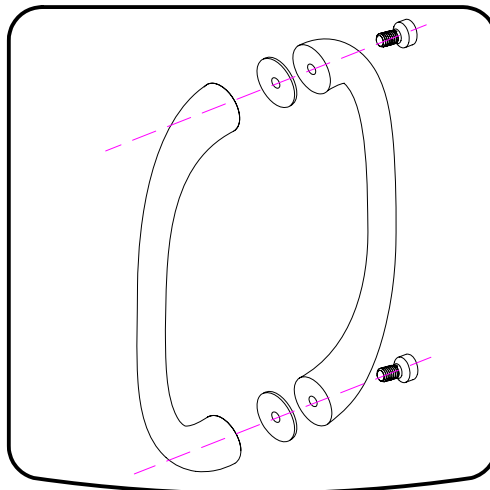

24 hour

This product is heavy and will require two people to install.