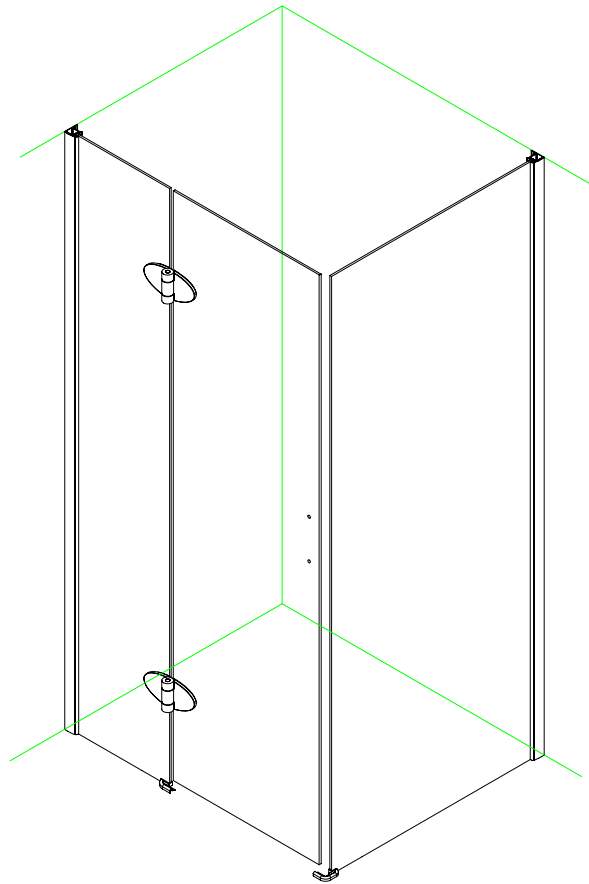

## Hinged door

## ■ Installation

Please read these instructions carefully before start of installation.

The wall post has up to 20mm of adjustment for out of true wall situations.

**Ensure that the shower tray is fitted level and that after assembly of enclosure there is a full and continuous bead of sealant between the top of the shower tray and the title joint.**

## ■ Shower Tray Installation

The shower tray must be sited against a structural wall.

Water proof walling or tiling should be fitted so that it sits on the top of the tray rim.

This product is heavy and will require two people to install.

Ø8mm

Ø8X30

ST5X30

This product is heavy and will require two people to install.

This product is heavy and will require two people to install.

This product is heavy and will require two people to install.